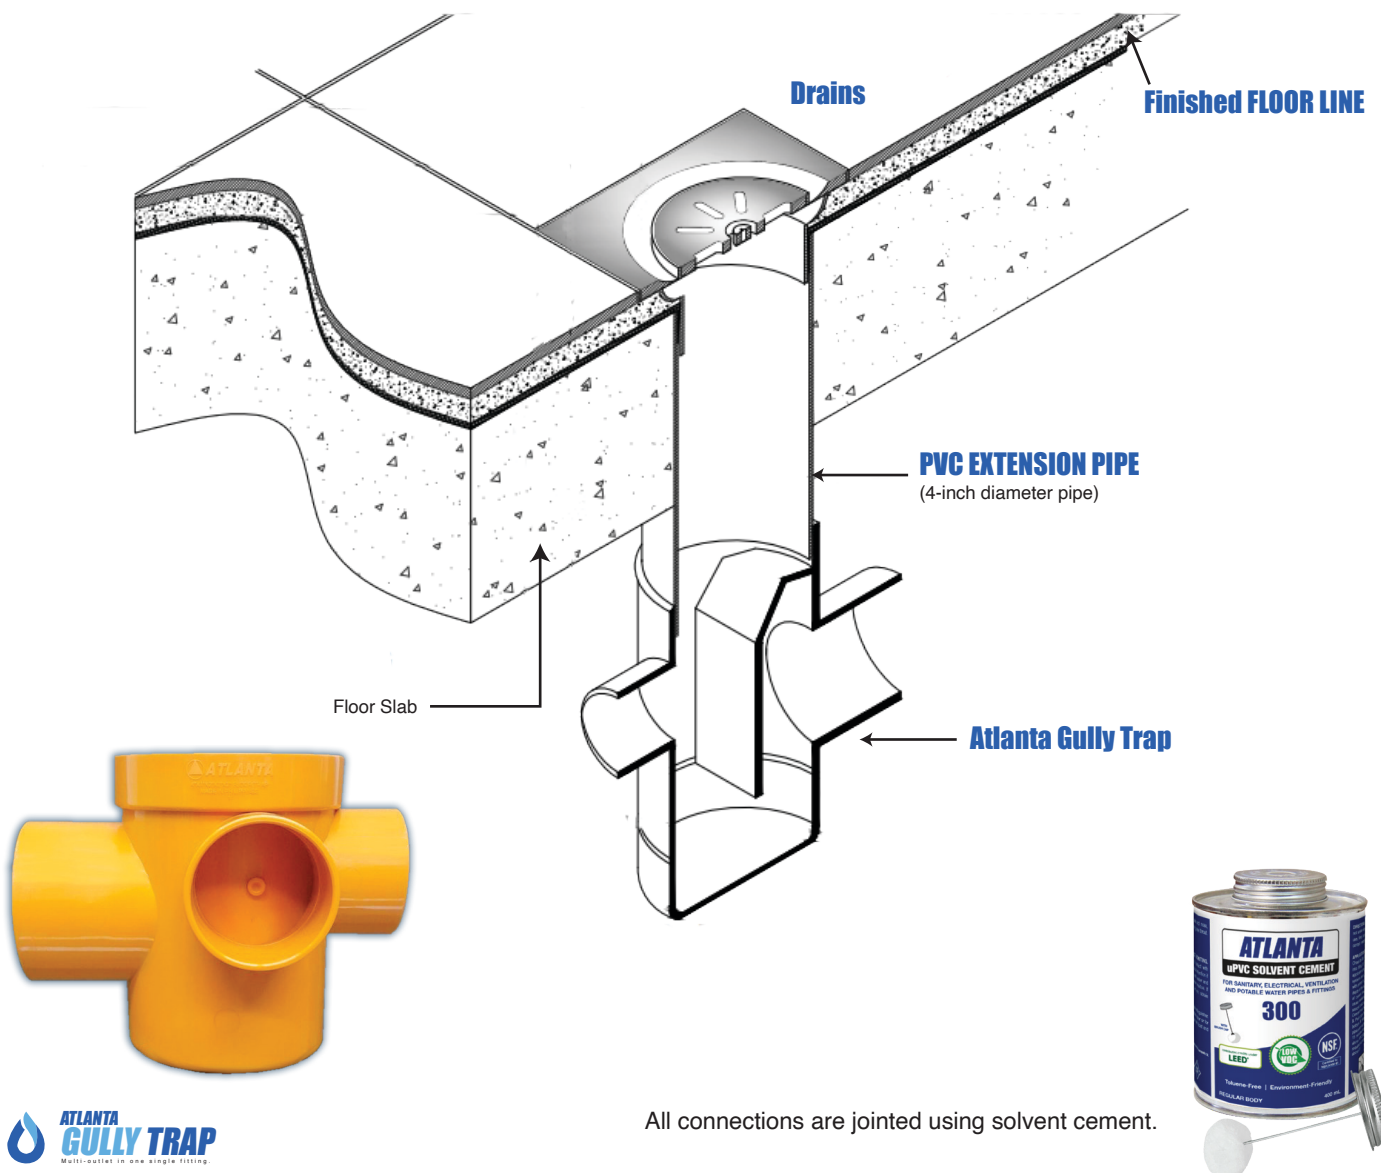

# Atlanta GULLY TRAP

The Atlanta Gully Trap is a part of the sewage drainage system that receives run-off from our used lavatory, bathroom, and laundry drains before the said runoff enters the sewer system.

This all-in-one access for your drainage cleaning system makes this device simple to maintain. Instead of keeping up with numerous P traps, you would only need one Gully Trap.

The Atlanta Gully Trap permits the installation of waste systems in the suspended ceiling of the chamber below. Your drains are streamlined into one with this design, which can help you save time and money on additional installation costs. It also has a removable trap seal that is simple to clean and maintain.

## Same floor maintenance.

Make it simple for your customers to take care of their houses. Atlanta Gully Trap makes it possible to maintain drainage inside your bathrooms rather than having to go to lower floors or the outside of your house.

## Features:

By eliminating all P-traps from your drains and condensing them into one, the Atlanta Gully Trap improves convenience while saving plumbers and contractors time and money on additional installation charges. Additionally, it has a readily available, removable trap seal that simplifies cleaning and maintenance.