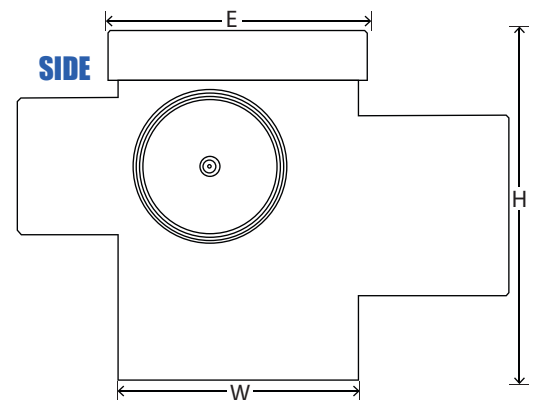

## Product Dimension:

PARAMETER	DESIGNATION	DIMENSION
Outlet 1 (SPIGOT)	A	3" $\phi$
Inlet 1 (HUB)	B	2" $\phi$
Inlet 2 (HUB)	C	2" $\phi$
Inlet 3 (HUB)	D	2" $\phi$
Drain/Access (HUB)	E	4" $\phi$
Height	H	150mm
Width	W	106mm

3 inlet/hub (2"  $\phi$ ) and 1 outlet/spigot (3"  $\phi$ )  
with measurements and  
1 access-Hub (4"  $\phi$ )

**Isometric View**