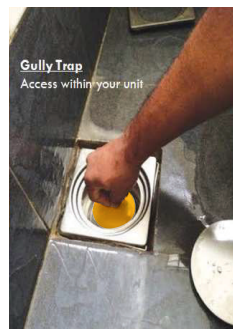

Gully Trap

35th Flr. Atlanta Center Bldg., No. 31 Annapolis St. Greenhills, San Juan City
Tel. No.: 8723-0781 to 88 | Fax No.: 7744-4703 / 8584-2997
Website: www.atlanta.ph | Email Sales: marketing@atlanta.ph
Facebook: [atlantaindustriesincorporated](https://www.facebook.com/atlantaindustriesincorporated)
Youtube Channel: Atlanta Industries Inc.

SCAN & VISIT OUR WEBSITE