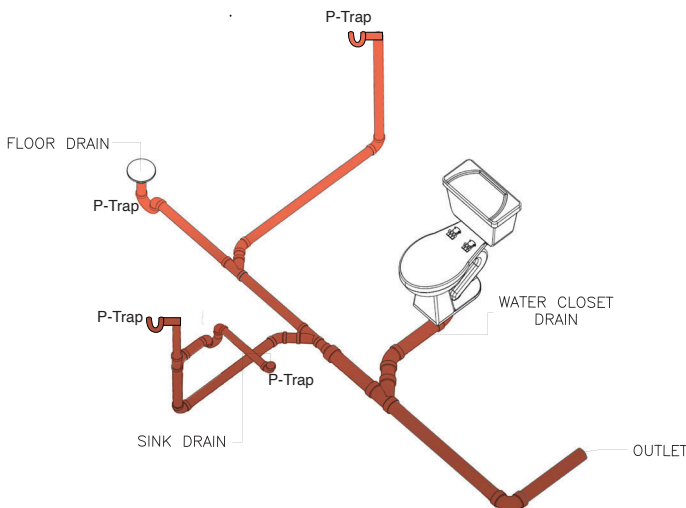

Listed below are some of the unique features of our product:

- High impact resistance
- Can be installed under the floor slab
- Internal parts are easy to remove for cleaning and servicing
- 100% leak free using toulene-free Atlanta Solvent Cement
- Quick and easy to install with minimal pipe requirement
- Lesser ventilation pipe is needed
- ASTM Standard Compliant
- Compatible with Atlanta Drainmaster

Application:

- Condominium
- Garden
- Residential Property

Comparison

ATLANTA GULLY TRAP	P-TRAP SYSTEM
Easy maintenance. • No need for coring when clogging	Coring is necessary to access the P-Trap when unclogging. • May be inconvenient the unit owner.
Minimal chance for trap to dry up due to large volume of water seal.	Water seal can easily dry up leading to foul smells that can be discharged to the unit.
Access panel will be eliminated since Atlanta Gully Trap is accessible to all fixtures maintenance.	Access panel is required for P-Trap maintenance.
Single vent for gully trap intended for all fixtures	Individual vent is required thus requiring more pipes

Pipe Layout Difference