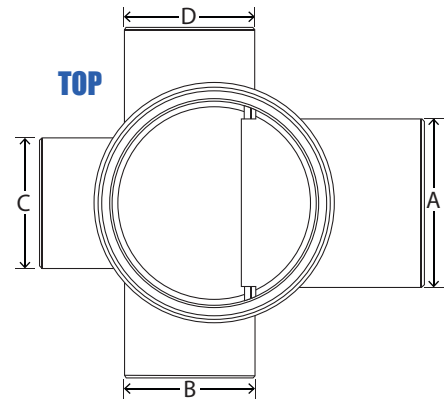

## Product Dimension:

PARAMETER	DESIGNATION	DIMENSION
Outlet 1 (SPIGOT)	A	3" $\phi$
Inlet 1 (HUB)	B	2" $\phi$
Inlet 2 (HUB)	C	2" $\phi$
Inlet 3 (HUB)	D	2" $\phi$
Drain/Access (HUB)	E	4" $\phi$
Height	H	150mm
Width	W	106mm

3 inlet/hub (2"  $\phi$ ) and 1 outlet/spigot (3"  $\phi$ )  
with measurements and  
1 access-Hub (4"  $\phi$ )

**Isometric View**