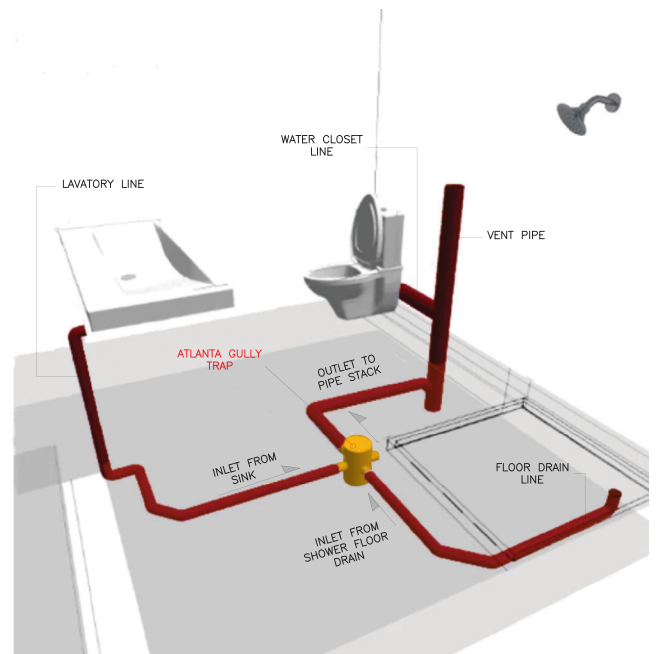

Listed below are some of the unique features of our product:

- High impact resistance
- Can be installed under the floor slab
- Internal parts are easy to remove for cleaning and servicing
- 100% leak free using toulene-free Atlanta Solvent Cement
- Quick and easy to install with minimal pipe requirement
- Lesser ventilation pipe is needed
- ASTM Standard Compliant
- Compatible with Atlanta Drainmaster

Application:

- Condominium
- Garden
- Residential Property

Comparison

ATLANTA GULLY TRAP	P-TRAP SYSTEM
Easy maintenance. • No need for coring when clogging	Coring is necessary to access the P-Trap when unclogging. • May be inconvenient the unit owner.
Minimal chance for trap to dry up due to large volume of water seal.	Water seal can easily dry up leading to foul smells that can be discharged to the unit.
Access panel will be eliminated since Atlanta Gully Trap is accessible to all fixtures maintenance.	Access panel is required for P-Trap maintenance.
Single vent for gully trap intended for all fixtures	Individual vent is required thus requiring more pipes

Pipe Layout Difference